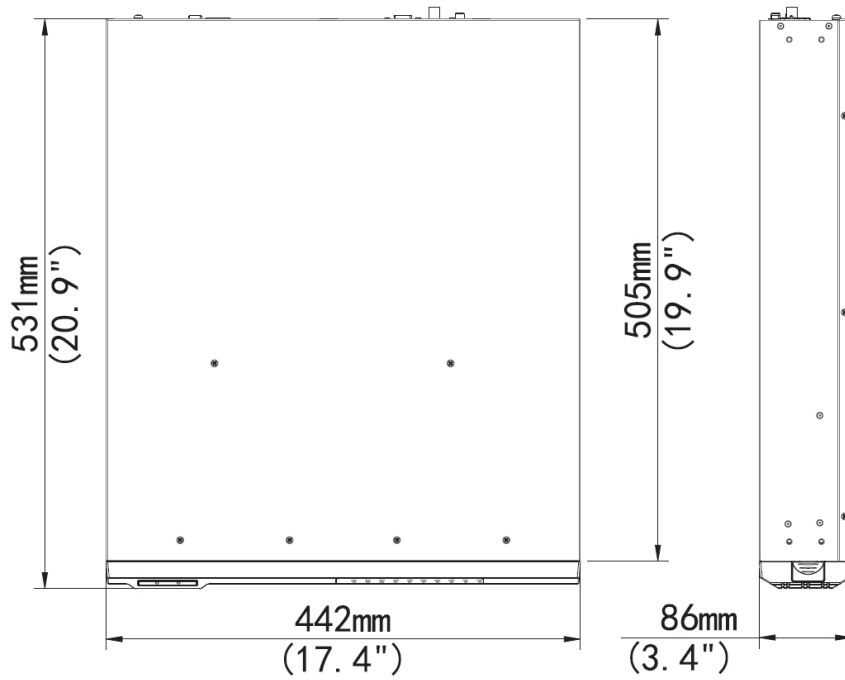

USB Interface	Rear panel: 2 x USB2.0, 1 x USB3.0
Alarm In	16-ch
Alarm Out	4-ch
<b>General</b>	
Power Supply	100 ~ 240 VAC Power Consumption: ≤ 20 W( without HDD )
Working Environment	-10°C ~ + 55°C ( +14°F ~ +131°F ), Humidity ≤ 90% RH(non-condensing)
Dimensions(W×D×H)	442mm ×531mm ×86mm (17.4" × 20.9"×3.4")
Weight ( without HDD )	≤ 5.13 Kg (11.31 lb )
Certification	CE, FCC

## Dimensions